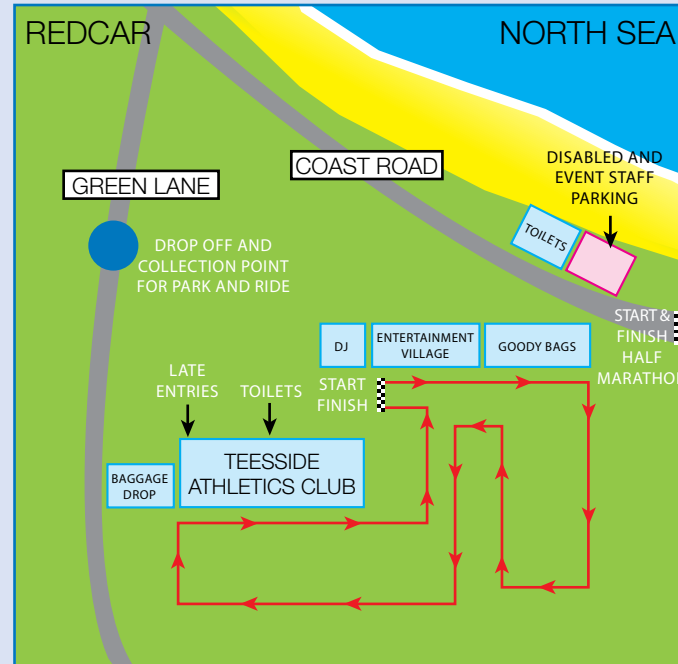

Please tick your t-shirt size:

Child (26") Small (38") X Large
 Child (30") Medium (42")
 Youth (38") Large (46")

Location & Route Map

Travel

From the South

A19
Turn Right onto A174
Follow the A174
Left onto A1042
(Kirkleatham Lane)

Redcar and Cleveland **NHS**
Primary Care Trust

Visit our website www.teesvalleyleisure.co.uk

Event details

- The start and finish of the 2010 Redcar & Cleveland PCT Family Fun Run is on the Green Lane playing fields, adjacent to The Stray in Redcar.
- Toilets and changing facilities are available in Teesside Athletics Club near the start and finish of the race.
- The Family Fun Run is entirely off road within the playing fields close to the start and finish of the Start Fitness Redcar Half Marathon.
- Anyone is welcome to take part in this event, you can run it, walk it or even push your child round in a pushchair.
- A park and ride scheme is in operation. Additional details are enclosed within this leaflet or log onto our website www.runteesvalley.co.uk for more information.
- Catering service and family themed entertainment are available, please see map.